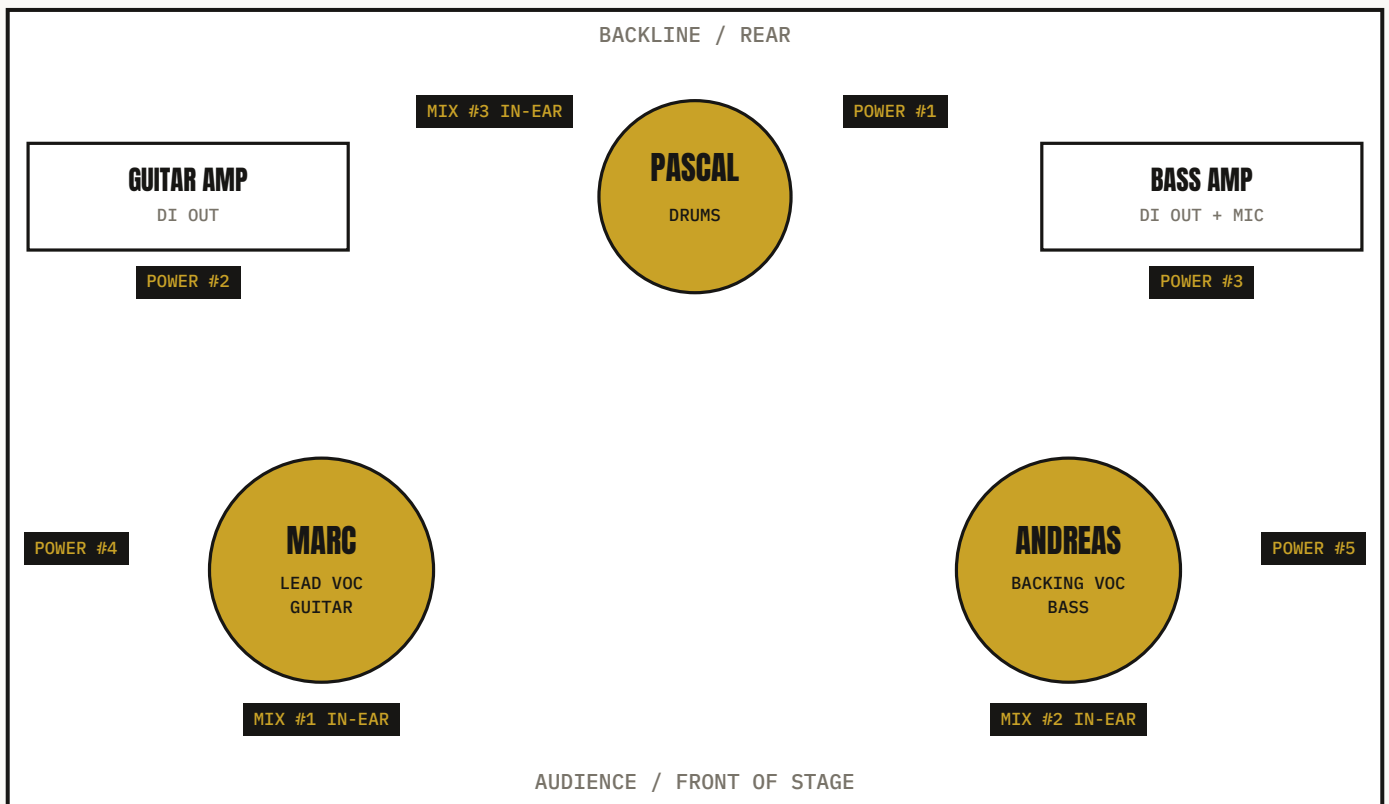

**IMPORTANT:** We use In-Ear systems for monitoring. The In-Ear devices are located exactly where they are indicated in this drawing – you can connect them like normal wedges.

## BACKLINE

### GUITAR AMP / LEAD VOC

Kemper Profiler Power Head  
+ Orange PPC 212-OB 2x12 Cabinet  
Vocal mic: Sennheiser E 945

### DRUMS

DW Performance Drumset, Ebony Stain  
22" Bass Drum · 12" Tom · 16" Floor Tom · 14" Snare  
Hardware: 3x Crash Stand · 1x Ride Stand ·  
1x Hi-Hat Stand · Pearl Eliminator P2002B Double  
Pedal · 1x Snare Stand · 1x DW Tom Stand · Throne